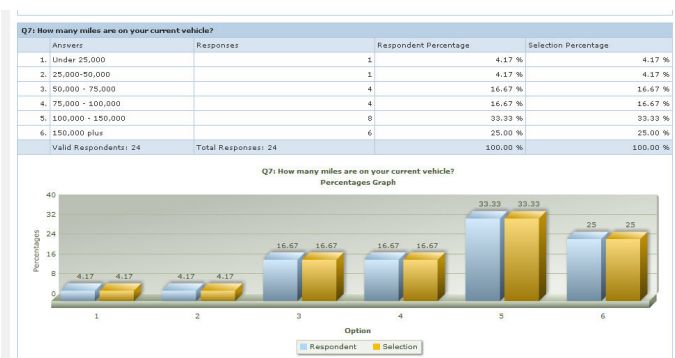

icon engage mobile

Key insights @ the point of experience!

Great for:

- Intercept Surveys
- Prospecting & Collecting Leads
- In Person Interviews
- In Person Testimonies

By: **PROMEDIA SOFTWARE**

ICON ENGAGE is the most effective and affordable Data Collection Survey software on the market.

- Is extremely user-friendly
- Wide array of customization and configuration options to fit your specific needs
- Easy deployment and seamless integration within any organization's business system
- No programming required
- Surveys can usually be created in less than one hour

icon engage is a non-traditional means of reaching consumers to gather consumer opinions, icon engage uses a unique technology design to provide better survey tools for participants, researchers and decision makers.

icon engage provides a fast, easy and effective way to get qualitative and quantitative insights at once so you can know what your customers are thinking, uncover emotional honest opinions and complete project in days rather than weeks or months.

With icon engage you get better and faster insights to develop and launch new products and services, maximize your brand and customer strategies, better understand your customers and prospects, collect leads and more.

Understand what your customers are thinking:

- While they eat or shop at your retail location
- As they attend and experience an event
- As they experience your new product or service
- While they are staying in your hotel or resort
- While they are watching your advertisements

icon engage helps you: